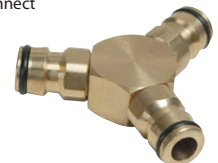

### Brass Internal Adaptor

0399

TOOL-244973

£

5.20

Solid brass 3/4" BSPP-1/2" quick connect male. 3/4" BSPP fits 1/2" outside tap.

### Brass Tap Connector

0399

TOOL-598438

£

6.00

Solid brass 1/2" quick connect male to male to male.

### Brass 3 Way Connector

0399

TOOL-763559

£

12.45

Solid brass 1/2" quick connect male to male.

### Brass Quick Connector Joiner

0399

TOOL-783093

£

5.50

Solid brass 1/2" compression to 1/2" compression.