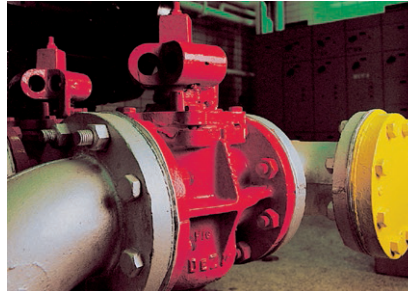

## Hard Hat<sup>®</sup> Topcoats

Goes further: more paint in the can, resulting in a higher coverage: 3-4m<sup>2</sup>.  
 One Hard Hat<sup>®</sup> aerosol equals up to 2-3 standard aerosols.  
 Works quicker: a higher film build without drips or runs.