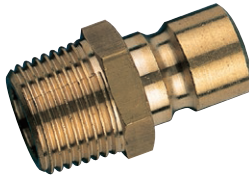

## Non-valved, Straight Through Plugs

Male Thread, Brass, BSPT

4610				£
86SFAK10MXX	1/8"	11	24	3.25
86SFAK13MXX	1/4"	14	28.5	4.10
86SFAK17MXX	3/8"	17	26.5	7.15

Female Thread, Steel, Nickel Plated, BSPP

4610				£
86SFIW13SXN	1/4"	17	24	28.40

## Valved, Shut-off Plug

Male Thread, Brass, BSPT

4610				£
86SBAK13MVX	1/4"	17	23.5	21.75

## Non-valved, Extension Plug

4610				£
86VNX05MXX	11	50	10	9.10
86VNX10MXX	11	100	10	13.85

## Replacement Bodyseals

Viton & Silicone

4610	£
86-VITON	1.75
86-SILICONE	1.50

Hydraulics

Hydraulic Quick Release Couplings

Pneumatic Quick Release Couplings

Air Prep, Media, Monitor & Test

KELM™ Pneumatics