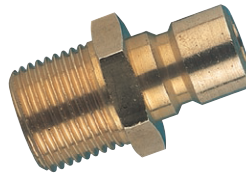

## Non-valved, Straight Through Plugs

Male Thread, Brass, BSPT

4610				£
86SFAK10MXX	1/8"	11	24	3.25
86SFAK13MXX	1/4"	14	28.5	4.10
86SFAK17MXX	3/8"	17	26.5	7.15

Female Thread, Steel, Nickel Plated, BSPP

4610				£
86SFIW13SXN	1/4"	17	24	28.40

## Valved, Shut-off Plug

Male Thread, Brass, BSPT

4610				£
86SBAK13MVX	1/4"	17	23.5	21.75

## Non-valved, Extension Plug

4610				£
86VNX05MXX	11	50	10	9.10
86VNX10MXX	11	100	10	13.85

## Replacement Bodyseals

Viton & Silicone

4610	£
86-VITON	1.75
86-SILICONE	1.50

Hydraulics

Hydraulic Quick Release Couplings

Pneumatic Quick Release Couplings

Air Prep, Media, Monitor & Test

KELM™ Pneumatics