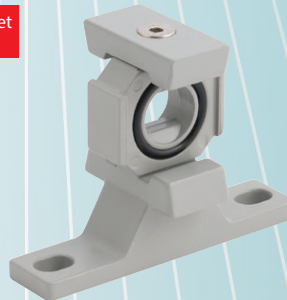

- Applications:
- Construction
 - Agriculture
 - Mining
 - OEM machine building
 - Automotive
 - Rail
 - Industrial

Professional Range MKII Accessories

Tech Sheet 60537

Neck Brackets

0132	To Suit	£
FM2-20-N	1/8"	2.15
FM2-30-N	1/4"	2.60
FM2-40-N	3/8"-1"	3.30

Filter Elements

0132	To Suit	£
FM2-20-20UM	200 Filter Series	5.00
FM2-30-20UM	300 Filter Series	7.40
FM2-40-20UM	400 Filter Series	9.00
FM2-50-20UM	500 Filter Series	13.80

Tech Sheet 60537

Connector & Wall Brackets

0132	To Suit	£
FM2-20-MB	1/8"	5.45
FM2-30-MB	1/4"	7.80
FM2-40-MB	3/8"-1/2"	9.60
FM2-50-MB	3/4"-1"	14.75

Micro Gauge

0132	To Suit	£
GM-27	All Series	12.25

Steel Case Centre Back Connection

0132	mm	PSI	bar	£	
GS-40	1/8"	40	0-145	0-10	8.90
GS-50	1/8"	50	0-145	0-10	10.00