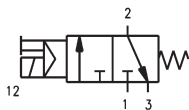

Directional Control Valves

Series 3, Electro Pneumatically Operated Solenoid Valves

Actuation:
Solenoid/Spring

G1/8", 3/2 NC Single Solenoid Valves (338)

0158	⚡	£
338 015 02	Valve Only	72.55
338 015 02 U7H	24V 50/60Hz 3.5VA	82.75
338 015 02 U7K	110V 50/60Hz 3.5VA	82.75
338 015 02 U7J	240V 50/60Hz 4VA	82.75
338 015 02 U72	12V DC 5W	82.75
338 015 02 U73	24V DC 5W	82.75
338 015 02 U74	48V DC 5W	82.75
338 015 02 U76	110V DC 5W	82.75
338 015 02 U77	24V DC 3W	82.75