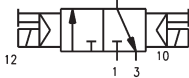

G1/8", 3/2 Manual Override Double Solenoid Valves (338)