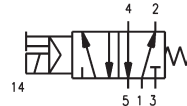

G1/8", 5/2 Manual Override Single Solenoid Valves (358)

0158	⚡	£
358 015 02	Valve Only	79.20
358 015 02 U7H	24V 50/60Hz 3.5VA	89.05
358 015 02 U7K	110V 50/60Hz 3.5VA	89.05
358 015 02 U7J	240V 50/60Hz 4VA	89.05
358 015 02 U72	12V DC 5W	89.05
358 015 02 U73	24V DC 5W	89.05
358 015 02 U74	48V DC 5W	89.05
358 015 02 U76	110V DC 5W	89.05
358 015 02 U77	24V DC 3W	89.05