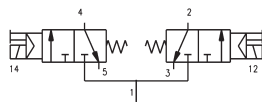

G1/8", 3/2 x 3/2 NC Double Valves S.R. Solenoid Valves (338)

0158	⚡	£
338D 015 02	Valve Only	147.15
338D 015 02 U7H	24V 50/60Hz 3.5VA	167.60
338D 015 02 U7K	110V 50/60Hz 3.5VA	167.60
338D 015 02 U7J	240V 50/60Hz 4VA	167.60
338D 015 02 U72	12V DC 5W	167.60
338D 015 02 U73	24V DC 5W	167.60
338D 015 02 U74	48V DC 5W	167.60
338D 015 02 U76	110V DC 5W	167.60
338D 015 02 U77	24V DC 3W	167.60

Actuation:
Solenoid/Spring