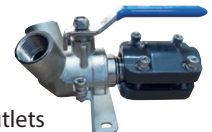

Quick Drop Female Thread

Aluminium 25mm-50mm, BSPP

0512	OD mm	£	
2015 2011 00	25	1/2"	26.45
2015 4011 00	40	1/2"	33.00
2015 4111 00	40	3/4"	33.00
2009 5011 00	50	1/2"	27.80
2009 5111 00	50	3/4"	27.80

Quick Connect Ball Valves

Female Quick Plug Brass Ball Valve 2 Outlets

0512	OD mm	£	
AE15 1151 99	20	1/2"	65.95
AE15 2151 99	25	1/2"	79.15

Quick Connect Ball Valve

0512	OD mm	£
AE15 1051 99	20	59.40
AE15 2051 99	25	72.55

Female Quick Plug Brass Ball Valve

0512	OD mm	£	
AE15 1251 99	20	1/2"	59.40
AE15 2451 99	25	1/2"	65.95
AE15 2251 99	25	1"	65.95
AE15 4451 99	40	1.1/2"	118.70
AE15 5551 99	50	2"	158.25

Male Quick Plug Brass Ball Valve

0512	OD mm	£	
AE15 1351 99	20	3/4"	46.15
AE15 2351 99	25	1"	59.40
AE15 4351 99	40	1.1/2"	118.70
AE15 5351 99	50	2"	158.25

Female Quick Plug Brass Ball Valve 2 Outlets

0512	OD mm	£	
AE16 1551 99	20	1/2"	79.15
AE16 2551 99	25	1/2"	98.90