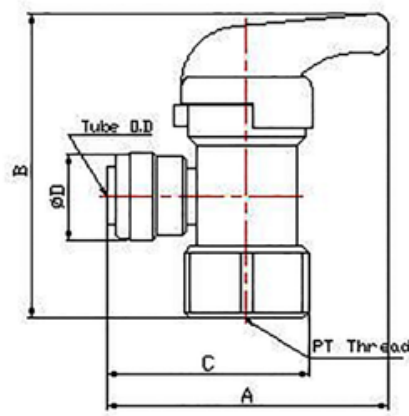

Hand Valve Female Adapter

| Model | Tube O.D (A) | PT Thread | A | B | C | D |
|----------|--------------|-----------|---------|---------|---------|--------|
| 14350613 | 6mm | 1/4" | 47.8mm | 52.4mm | 34.32mm | 15mm |
| 14351017 | 10mm | 3/8" | 58.26mm | 58.05mm | 41.88mm | 19.9mm |
| 14351221 | 12mm | 1/2" | 62.4mm | 61.15mm | 47.56mm | 23mm |