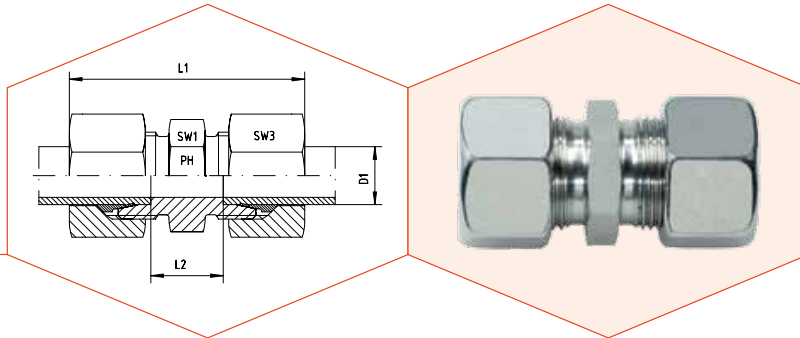

GV - GERADE VERSCHRAUBUNGEN

GV - STRAIGHT COUPLINGS

PRODUKTE / PRODUCTS

ERLÄUTERUNG / EXPLANATION

Reihe Series	Druck Pressure PN	Rohr A.D. Tube O.D. D1	Ca. Maße Approx. Dimensions				Bestellzeichen Order-Code Standard
			L1	L2	SW1	SW3	
L	500	6	44,0	10	12	14	G6-UL
L	500	8	45,0	11	14	17	G8-UL
L	500	10	48,0	13	17	19	G10-UL
L	400	12	49,0	14	19	22	G12-UL
L	400	15	54,0	16	24	27	G15-UL
L	400	18	56,0	16	27	32	G18-UL
L	250	22	63,0	20	32	36	G22-UL
L	250	28	65,0	21	41	41	G28-UL
L	250	35	74,0	20	46	50	G35-UL
L	250	42	75,0	21	55	60	G42-UL

Reihe Series	Druck Pressure PN	Rohr A.D. Tube O.D. D1	Ca. Maße Approx. Dimensions				Bestellzeichen Order-Code Standard
			L1	L2	SW1	SW3	
S	800	6	50,0	16	14	17	G6-US
S	800	8	52,0	18	17	19	G8-US
S	800	10	54,0	17	19	22	G10-US
S	630	12	57,0	19	22	24	G12-US
S	630	14	63,0	22	24	27	G14-US
S	630	16	65,0	21	27	30	G16-US
S	420	20	73,0	23	32	36	G20-US
S	420	25	84,0	26	41	46	G25-US
S	420	30	88,0	27	46	50	G30-US
S	420	38	99,0	29	55	60	G38-US