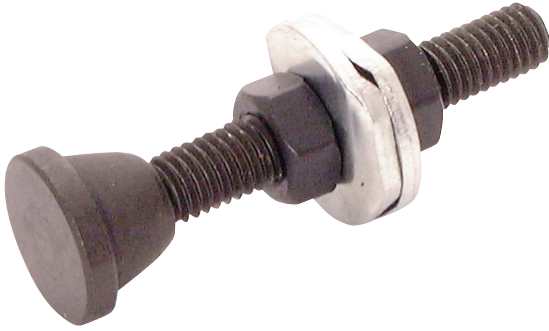

Clamping Accessories

Swivel Foot Spindles

| Part Number | Thread | Length | ØD | HA | Fits Models |
|-------------|--------|--------|----|----|---|
| BR-MS0535 | M5 | 35mm | 12 | 10 | V75, H75, V100, CV75, V75X |
| BR-MS0650 | M6 | 50mm | 12 | 10 | V150, V200, H150, P200, P250, P350 |
| BR-MS0865 | M8 | 65mm | 20 | 13 | V250, V300, CV250, P300, P550, P600, P600L, P600X |