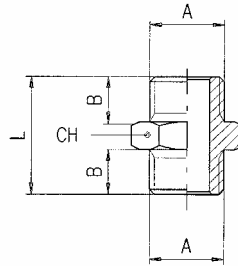

Nickel Plated Brass Adaptors

Male Adaptors - Equal

| Code | A | B | L | CH |
|----------|--------|------|------|-----|
| DN10/10K | 1/8" | 7.5 | 19.5 | 12 |
| DN13/13K | 1/4" | 11 | 27 | 14 |
| DN17/17K | 3/8" | 11.5 | 28 | 17 |
| DN21/21K | 1/2" | 14 | 33.5 | 22 |
| DN26/26K | 3/4" | 16.5 | 40 | 27 |
| DN33/33K | 1" | 19 | 46.5 | 34 |
| DN42/42K | 1.1/4" | 20.5 | 50 | 8 |
| DN50/50K | 1.1/2" | - | - | - |
| DN55/55K | 2" | 2.2 | 58.5 | 9.5 |

| Code | A | B | L | CH |
|---------|--------|------|------|----|
| DN05/05 | M5 | 4 | 11.5 | 8 |
| DN10/10 | 1/8" | 6 | 16.5 | 14 |
| DN13/13 | 1/4" | 8 | 21 | 17 |
| DN17/17 | 3/8" | 9 | 23 | 19 |
| DN21/21 | 1/2" | 10 | 25.5 | 24 |
| DN26/26 | 3/4" | 12 | 29.5 | 30 |
| DN33/33 | 1" | 12 | 32 | 40 |
| DN42/42 | 1.1/4" | 20.5 | 49.5 | 8 |
| DN50/50 | 1.1/2" | 21.5 | 54 | 10 |
| DN55/55 | 2" | - | - | - |