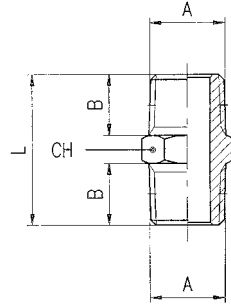

Nickel Plated Brass Adaptors

Male Adaptors - Equal

| Code | A | B | L | CH |
|----------|--------|------|------|-----|
| DN10/10K | 1/8" | 7.5 | 19.5 | 12 |
| DN13/13K | 1/4" | 11 | 27 | 14 |
| DN17/17K | 3/8" | 11.5 | 28 | 17 |
| DN21/21K | 1/2" | 14 | 33.5 | 22 |
| DN26/26K | 3/4" | 16.5 | 40 | 27 |
| DN33/33K | 1" | 19 | 46.5 | 34 |
| DN42/42K | 1.1/4" | 20.5 | 50 | 8 |
| DN50/50K | 1.1/2" | - | - | - |
| DN55/55K | 2" | 2.2 | 58.5 | 9.5 |

| Code | A | B | L | CH |
|---------|--------|------|------|----|
| DN05/05 | M5 | 4 | 11.5 | 8 |
| DN10/10 | 1/8" | 6 | 16.5 | 14 |
| DN13/13 | 1/4" | 8 | 21 | 17 |
| DN17/17 | 3/8" | 9 | 23 | 19 |
| DN21/21 | 1/2" | 10 | 25.5 | 24 |
| DN26/26 | 3/4" | 12 | 29.5 | 30 |
| DN33/33 | 1" | 12 | 32 | 40 |
| DN42/42 | 1.1/4" | 20.5 | 49.5 | 8 |
| DN50/50 | 1.1/2" | 21.5 | 54 | 10 |
| DN55/55 | 2" | - | - | - |