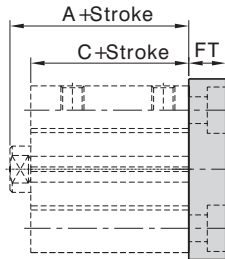

COMPACT CYLINDER MOUNTINGS

Ordering Code

KSS - 50 - LB
 |
 Bore size

Style	
LB	Foot
FAFB	Front/Rear Flange
CB	Rear Clevis

Item/ Bore	Mounting accessories		
	FAFB	CB	LB
12 - 16	Aluminum Alloy	Aluminum Alloy	SPCC
20 - 25	Grey Cast Iron		
32 - 100		Cast Steel	

FAFB

ø12 to ø25

ø32 to ø100

Item/ Bore	Without Magnet				With Magnet		M	N	N1	FD	FT	FV	FX	FZ
	A		C		A	C								
	≤50	≥60	≤50	≥60										
12	20.5	-	17	-	31.5	28	15.5	4.5	7.5	4.5	5.5	25	45	55
16	22	-	18.5	-	34	30.5	20	4.5	7.5	4.5	5.5	30	45	55
20	24	34	19.5	29.5	36	31.5	25.5	6.5	10.5	6.5	8	39	48	60
25	27.5	37.5	22.5	32.5	37.5	32.5	28	6.5	10.5	6.5	8	42	52	64
32	30	40	23	33	40	33	34	6.5	10.5	5.5	8	48	56	65
40	36.5	46.5	29.5	39.5	46.5	39.5	40	6.5	10.5	5.5	8	54	62	72
50	38.5	48.5	30.5	40.5	48.5	40.5	50	8.5	13.5	6.5	9	67	76	89
63	44	54	36	46	54	46	60	10.5	16.5	9	9	80	92	108
80	53.5	63.5	43.5	53.5	63.5	53.5	77	12.5	18.5	11	11	99	116	134
100	65	75	53	63	75	63	94	12.5	18.5	11	11	117	136	154