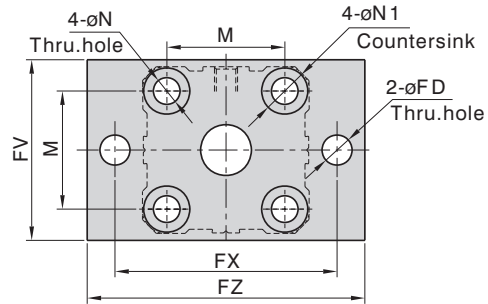

COMPACT CYLINDER MOUNTINGS

Ordering Code

KSS - 50 - LB
 |
 Bore size

Style	
LB	Foot
FAFB	Front/Rear Flange
CB	Rear Clevis

Item/ Bore	Mounting accessories		
	FAFB	CB	LB
12 - 16	Aluminum Alloy	Aluminum Alloy	SPCC
20 - 25	Grey Cast Iron		
32 - 100		Cast Steel	

FAFB

ø12 to ø25

ø32 to ø100

Item/ Bore	Without Magnet				With Magnet		M	N	N1	FD	FT	FV	FX	FZ
	A		C		A	C								
	≤50	≥60	≤50	≥60										
12	20.5	-	17	-	31.5	28	15.5	4.5	7.5	4.5	5.5	25	45	55
16	22	-	18.5	-	34	30.5	20	4.5	7.5	4.5	5.5	30	45	55
20	24	34	19.5	29.5	36	31.5	25.5	6.5	10.5	6.5	8	39	48	60
25	27.5	37.5	22.5	32.5	37.5	32.5	28	6.5	10.5	6.5	8	42	52	64
32	30	40	23	33	40	33	34	6.5	10.5	5.5	8	48	56	65
40	36.5	46.5	29.5	39.5	46.5	39.5	40	6.5	10.5	5.5	8	54	62	72
50	38.5	48.5	30.5	40.5	48.5	40.5	50	8.5	13.5	6.5	9	67	76	89
63	44	54	36	46	54	46	60	10.5	16.5	9	9	80	92	108
80	53.5	63.5	43.5	53.5	63.5	53.5	77	12.5	18.5	11	11	99	116	134
100	65	75	53	63	75	63	94	12.5	18.5	11	11	117	136	154