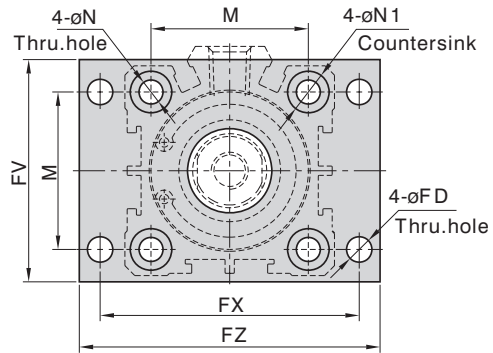

COMPACT CYLINDER MOUNTINGS

Ordering Code

KSS - 50 - LB
 |
 Bore size

Style	
LB	Foot
FAFB	Front/Rear Flange
CB	Rear Clevis

Item/ Bore	Mounting accessories		
	FAFB	CB	LB
12 - 16	Aluminum Alloy	Aluminum Alloy	SPCC
20 - 25	Grey Cast Iron		
32 - 100		Cast Steel	

FAFB

ø12 to ø25

ø32 to ø100

Item/ Bore	Without Magnet				With Magnet		M	N	N1	FD	FT	FV	FX	FZ
	A		C		A	C								
	≤50	≥60	≤50	≥60										
12	20.5	-	17	-	31.5	28	15.5	4.5	7.5	4.5	5.5	25	45	55
16	22	-	18.5	-	34	30.5	20	4.5	7.5	4.5	5.5	30	45	55
20	24	34	19.5	29.5	36	31.5	25.5	6.5	10.5	6.5	8	39	48	60
25	27.5	37.5	22.5	32.5	37.5	32.5	28	6.5	10.5	6.5	8	42	52	64
32	30	40	23	33	40	33	34	6.5	10.5	5.5	8	48	56	65
40	36.5	46.5	29.5	39.5	46.5	39.5	40	6.5	10.5	5.5	8	54	62	72
50	38.5	48.5	30.5	40.5	48.5	40.5	50	8.5	13.5	6.5	9	67	76	89
63	44	54	36	46	54	46	60	10.5	16.5	9	9	80	92	108
80	53.5	63.5	43.5	53.5	63.5	53.5	77	12.5	18.5	11	11	99	116	134
100	65	75	53	63	75	63	94	12.5	18.5	11	11	117	136	154