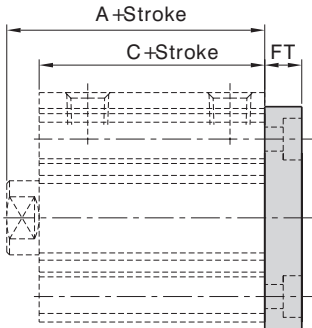

COMPACT CYLINDER MOUNTINGS

Ordering Code

KSS - 50 - LB
 |
 Bore size

Style	
LB	Foot
FAFB	Front/Rear Flange
CB	Rear Clevis

Item/ Bore	Mounting accessories		
	FAFB	CB	LB
12 - 16	Aluminum Alloy	Aluminum Alloy	SPCC
20 - 25	Grey Cast Iron		
32 - 100		Cast Steel	

FAFB

ø12 to ø25

ø32 to ø100

Item/ Bore	Without Magnet				With Magnet		M	N	N1	FD	FT	FV	FX	FZ
	A		C		A	C								
	≤50	≥60	≤50	≥60										
12	20.5	-	17	-	31.5	28	15.5	4.5	7.5	4.5	5.5	25	45	55
16	22	-	18.5	-	34	30.5	20	4.5	7.5	4.5	5.5	30	45	55
20	24	34	19.5	29.5	36	31.5	25.5	6.5	10.5	6.5	8	39	48	60
25	27.5	37.5	22.5	32.5	37.5	32.5	28	6.5	10.5	6.5	8	42	52	64
32	30	40	23	33	40	33	34	6.5	10.5	5.5	8	48	56	65
40	36.5	46.5	29.5	39.5	46.5	39.5	40	6.5	10.5	5.5	8	54	62	72
50	38.5	48.5	30.5	40.5	48.5	40.5	50	8.5	13.5	6.5	9	67	76	89
63	44	54	36	46	54	46	60	10.5	16.5	9	9	80	92	108
80	53.5	63.5	43.5	53.5	63.5	53.5	77	12.5	18.5	11	11	99	116	134
100	65	75	53	63	75	63	94	12.5	18.5	11	11	117	136	154