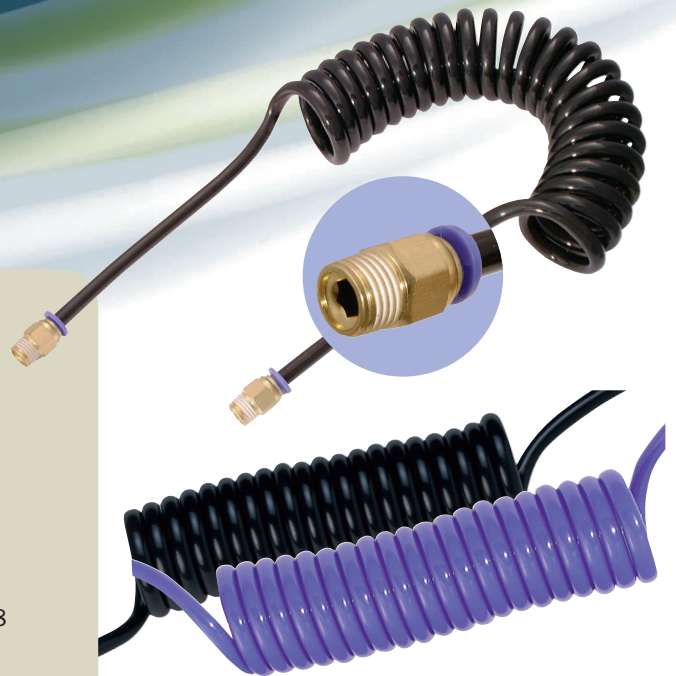

TUBING POLYURETHANE COIL HOSES

Ordering Code

P	U	C	—	4	/	1	—	*			
Model				O.D.		Working Length		Colour			
Polyurethane Hose				04 : 4mm		1 : 1m		B : Blue			
				06 : 6mm		2 : 2m		Blank : Black			
				08 : 8mm							
P	U	C	—	4	/	1	—	*	—	1	8
Model				O.D.		Working Length		Colour		Thread, BSPT	
Polyurethane Hose Assemblies				04 : 4mm		1 : 1m		Blank : Black		18 : 1/8"	
				06 : 6mm		2 : 2m				14 : 1/4"	
				08 : 8mm							

Product Features

Polyurethane self-storing hose was developed to eliminate the two most common limitations of nylon self-storing hoses: kinking and abrasion.

Polyurethane Coil Hose is ideal for use in tough work areas or highly mobile applications and is well suited for production line air tools, instrumentation, robotics, and many more industrial applications.

1. Excellent return and coil memory
2. Heat and light stable
3. Light and flexible making it easy to install / use in confined spaces

Technical Data

Tube O.D. (mm)	Working Pressure @ 23°C (bar)
4	12
6	11
8	12

Coil Hose Assemblies

Model	OD (mm)	ID (mm)	Colour	Male Thread, BSPT	Working Length Metre	A (mm)	B (mm)	C (mm)
PUC4/1-18	4	2.5	Black	1/8"	1	80	26	60
PUC4/1-14	4	2.5	Black	1/4"	1	80	26	60
PUC4/2-18	4	2.5	Black	1/8"	2	80	26	120
PUC4/2-14	4	2.5	Black	1/4"	2	80	26	120
PUC6/1-18	6	4	Black	1/8"	1	120	37	51
PUC6/1-14	6	4	Black	1/4"	1	120	37	51
PUC6/2-18	6	4	Black	1/8"	2	120	37	120
PUC6/2-14	6	4	Black	1/4"	2	120	37	120
PUC6/3-18	6	4	Black	1/8"	3	120	37	185
PUC6/3-14	6	4	Black	1/4"	3	120	37	185
PUC8/2-14	8	5	Black	1/4"	2	150	47	140
PUC8/2-38	8	5	Black	3/8"	2	150	47	140
PUC8/3-14	8	5	Black	1/4"	3	150	47	210
PUC8/5-14	8	5	Black	1/4"	5	150	47	345