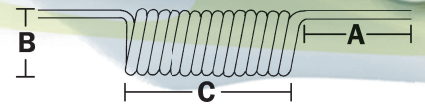

Working Pressure

3 to 1 safety factor

Temperature

-20°C to +70°C

TUBING POLYURETHANE COIL HOSES

Dimensions Coil Hose

Model	OD (mm)	ID (mm)	Colour	Working Length Metre	A (mm)	B (mm)	C (mm)
PUC4/1	4	2.5	Black	1	80	26	60
PUC4/1B	4	2.5	Blue	1	80	26	60
PUC4/2	4	2.5	Black	2	80	26	120
PUC4/2B	4	2.5	Blue	2	80	26	120
PUC6/1	6	4	Black	1	120	37	51
PUC6/1B	6	4	Blue	1	120	37	51
PUC6/2	6	4	Black	2	120	37	120
PUC6/2B	6	4	Blue	2	120	37	120
PUC6/3	6	4	Black	3	120	37	185
PUC6/3B	6	4	Blue	3	120	37	185
PUC8/2	8	5	Black	2	150	47	140
PUC8/2B	8	5	Blue	2	150	47	140
PUC8/3	8	5	Black	3	150	47	210
PUC8/3B	8	5	Blue	3	150	47	210
PUC8/5	8	5	Black	5	150	47	345
PUC8/5B	8	5	Blue	5	150	47	345

Coil Hose Assemblies

Model	OD (mm)	ID (mm)	Colour	Male Thread, BSPT	Working Length Metre	A (mm)	B (mm)	C (mm)
PUC4/1-18	4	2.5	Black	1/8"	1	80	26	60
PUC4/1-14	4	2.5	Black	1/4"	1	80	26	60
PUC4/2-18	4	2.5	Black	1/8"	2	80	26	120
PUC4/2-14	4	2.5	Black	1/4"	2	80	26	120
PUC6/1-18	6	4	Black	1/8"	1	120	37	51
PUC6/1-14	6	4	Black	1/4"	1	120	37	51
PUC6/2-18	6	4	Black	1/8"	2	120	37	120
PUC6/2-14	6	4	Black	1/4"	2	120	37	120
PUC6/3-18	6	4	Black	1/8"	3	120	37	185
PUC6/3-14	6	4	Black	1/4"	3	120	37	185
PUC8/2-14	8	5	Black	1/4"	2	150	47	140
PUC8/2-38	8	5	Black	3/8"	2	150	47	140
PUC8/3-14	8	5	Black	1/4"	3	150	47	210
PUC8/5-14	8	5	Black	1/4"	5	150	47	345