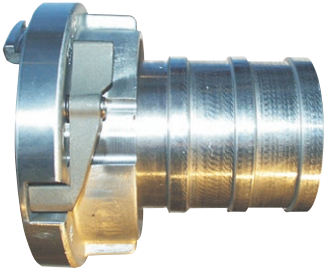

Storz DIN Suction Couplings

Couplings with Safety Latch

Materials:

Body: aluminium light alloy

Surcharge without hose coupling

Storz Size	KA Lug (mm)	To Suit Hose ID (mm)	L Length (mm)	Comment	Part Code
52-C	66	45	90	Surcharge	SZ-12-066045-19
52-C	66	52	90	DIN 14 321	SZ-12-066052-19
65	81	65	95	Surcharge	SZ-12-081065-19
75-B	89	65	125	Surcharge	SZ-12-089065-19
75-B	89	75	125	DIN 14 323	SZ-12-089075-19
100	115	100	150	Surcharge	SZ-12-115100-19
150	160	150	180	Surcharge	SZ-12-160150-19