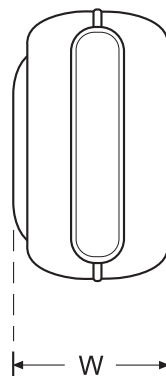

## Kiowa Roll Special Cable Reel

The Kiowa Roll Special compact spring rewind cable reel offers exceptional quality and value; used for storage of electrical cable. Their compact size makes them ideal for workshops, garages & assembly lines where space is limited. Units are supplied ready for fitting with main cable assembly and inlet cable as standard.

These reels are constructed in UV stabilised Polypropylene for long trouble free service.

Supplied with integral wall / overhead mounting bracket. Cable supplied: 18m x 3 Core x 1.5mm<sup>2</sup> including UK plug and trailing socket. Suitable for use with power tools, low voltage inspection lamps and other electrical appliances.

### Applications

**Features and Benefits**

- Constructed in tough UV stabilised Polypropylene
- Supplied with 18m fitted cable
- Latching of cable at any length
- Free run option available
- Low-effort rewind tension
- Pivoting wall bracket as standard
- Ideal for workshops and assembly lines
- Virtually maintenance free
- Supplied with UK standard plug & trailing socket
- 12 month manufacturer's warranty

| Product Code | Cable Length m | Max Voltage v | Cores                       | Max Wattage w | Weight kg | Height (H) mm | Width (W) mm | Depth (D) mm |
|--------------|----------------|---------------|-----------------------------|---------------|-----------|---------------|--------------|--------------|
| HR-C-18-3-C  | 18             | 240           | 3 core x 1.5mm <sup>2</sup> | 800/2000      | 5.6       | 276           | 174          | 343          |