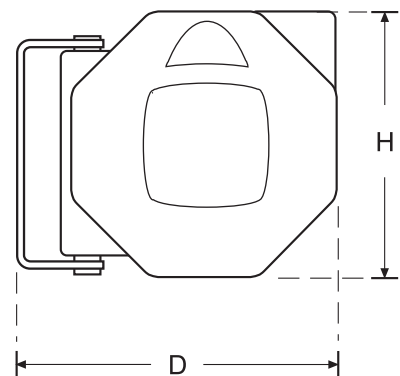

## Kiowa Roll Special Cable Reel

The Kiowa Roll Special compact spring rewind cable reel offers exceptional quality and value; used for storage of electrical cable. Their compact size makes them ideal for workshops, garages & assembly lines where space is limited. Units are supplied ready for fitting with main cable assembly and inlet cable as standard.

These reels are constructed in UV stabilised Polypropylene for long trouble free service.

Supplied with integral wall / overhead mounting bracket. Cable supplied: 18m x 3 Core x 1.5mm<sup>2</sup> including UK plug and trailing socket. Suitable for use with power tools, low voltage inspection lamps and other electrical appliances.

| Product Code | Cable Length m | Max Voltage v | Cores                       | Max Wattage w | Weight kg | Height (H) mm | Width (W) mm | Depth (D) mm |
|--------------|----------------|---------------|-----------------------------|---------------|-----------|---------------|--------------|--------------|
| HR-C-18-3-C  | 18             | 240           | 3 core x 1.5mm <sup>2</sup> | 800/2000      | 5.6       | 276           | 174          | 343          |