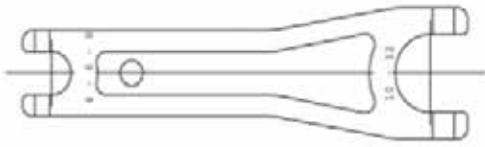

# RAIGNEP

**50990 - TOOL FOR DISASSEMBLING**

Conf./Pack

10

Draw

Not avail.